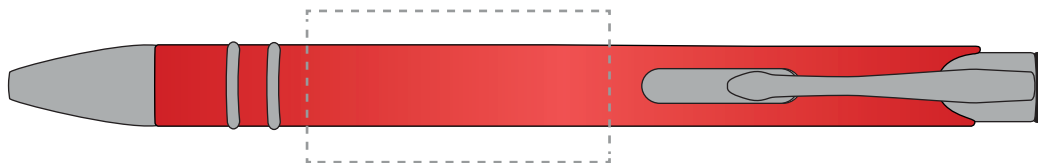

Your Ref:
Our Ref:

Quantity:
Version: 1

Product Code: TPC730901
Product Colour: RED

PRINTING CONCERNS:

We stock this item in the following colours

**PANTONE REFERENCE(S)**

- Colour 1
- Colour 2
- Colour 3
- Colour 4

ARTWORK SCALE 100%

ARTWORK SCALE 100%
Front Print Area:
40mm x 20mm

Product Image for visualisation
- colours may vary

The dashed line is to demonstrate print area and will not appear on your printed item